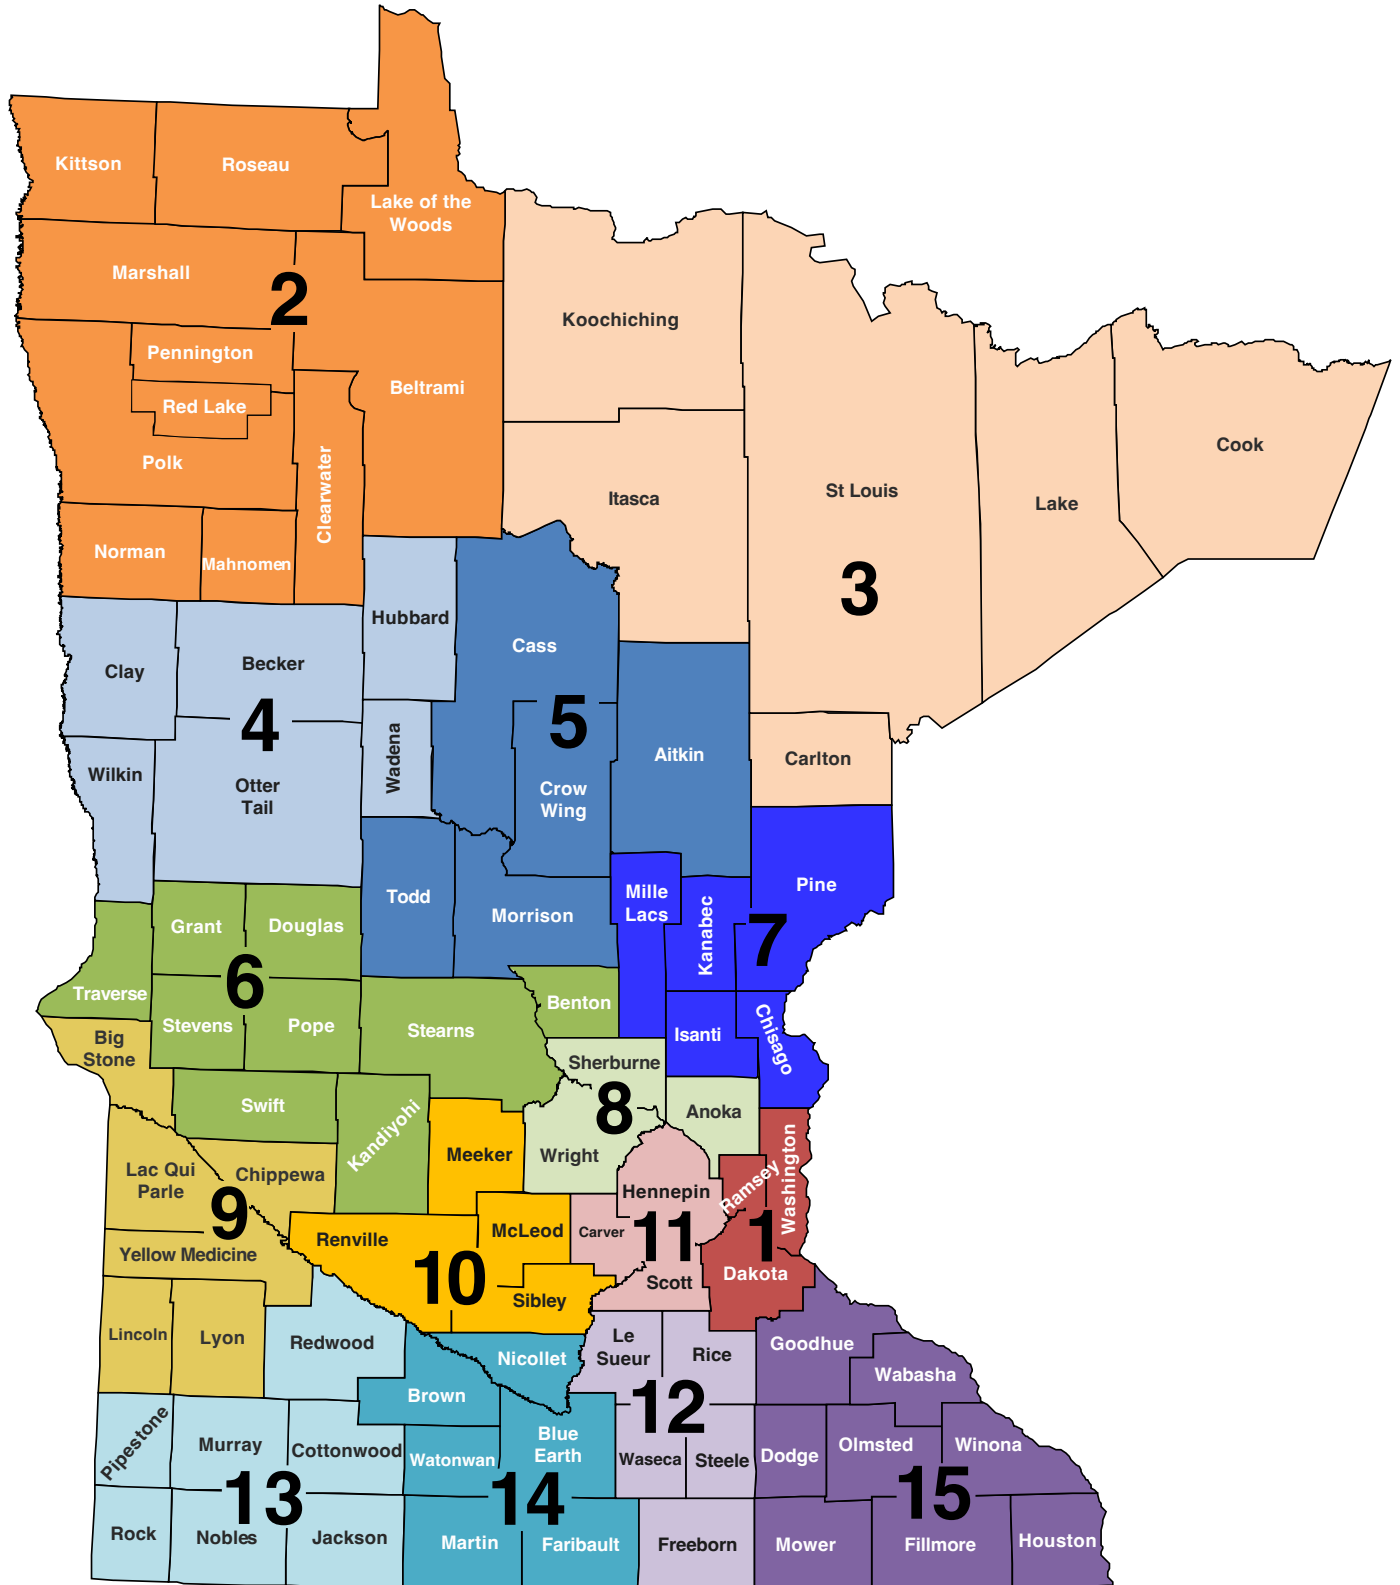

Minnesota State Fire Chiefs Association Map of Regions

MSFCA County List By Region

01-Capitol City Region

DAKOTA
RAMSEY
WASHINGTON

02-Northern Region

BELTRAMI
CLEARWATER
KITTSOON
LAKE OF THE WOODS
MAHNOMEN
MARSHALL
NORMAN
PENNINGTON
POLK
RED LAKE
ROSEAU

03-Arrowhead Region

CARLTON
COOK
ITASCA
KOOCHICHING
LAKE
ST LOUIS

04-Northwest Region

BECKER
CLAY
HUBBARD
OTTERTAIL
WADENA
WILKIN

05-Cuyuna Region

AITKIN
CASS
CROW WING
MORRISON
TODD

06-Lake Region

BENTON
DOUGLAS
GRANT
KANDIYOHI
POPE
STEARNS
STEVENS
SWIFT
TRAVERSE

07-St Croix Valley Region

CHISAGO
ISANTI
KANABEC
MILLE LACS
PINE

08-North Suburban Region

ANOKA
SHERBURNE
WRIGHT

09-West Central Region

BIG STONE
CHIPPEWA
LAC QUI PARLE
LINCOLN
LYON
YELLOW MEDICINE

10-Central Region

BLUE EARTH
BROWN
FARIBAULT
MARTIN
NICOLLET
WATONWAN

15-Southeast Region

DODGE
FILLMORE
GOODHUE
HOUSTON
MOWER
OLMSTED
WABASHA
WINONA