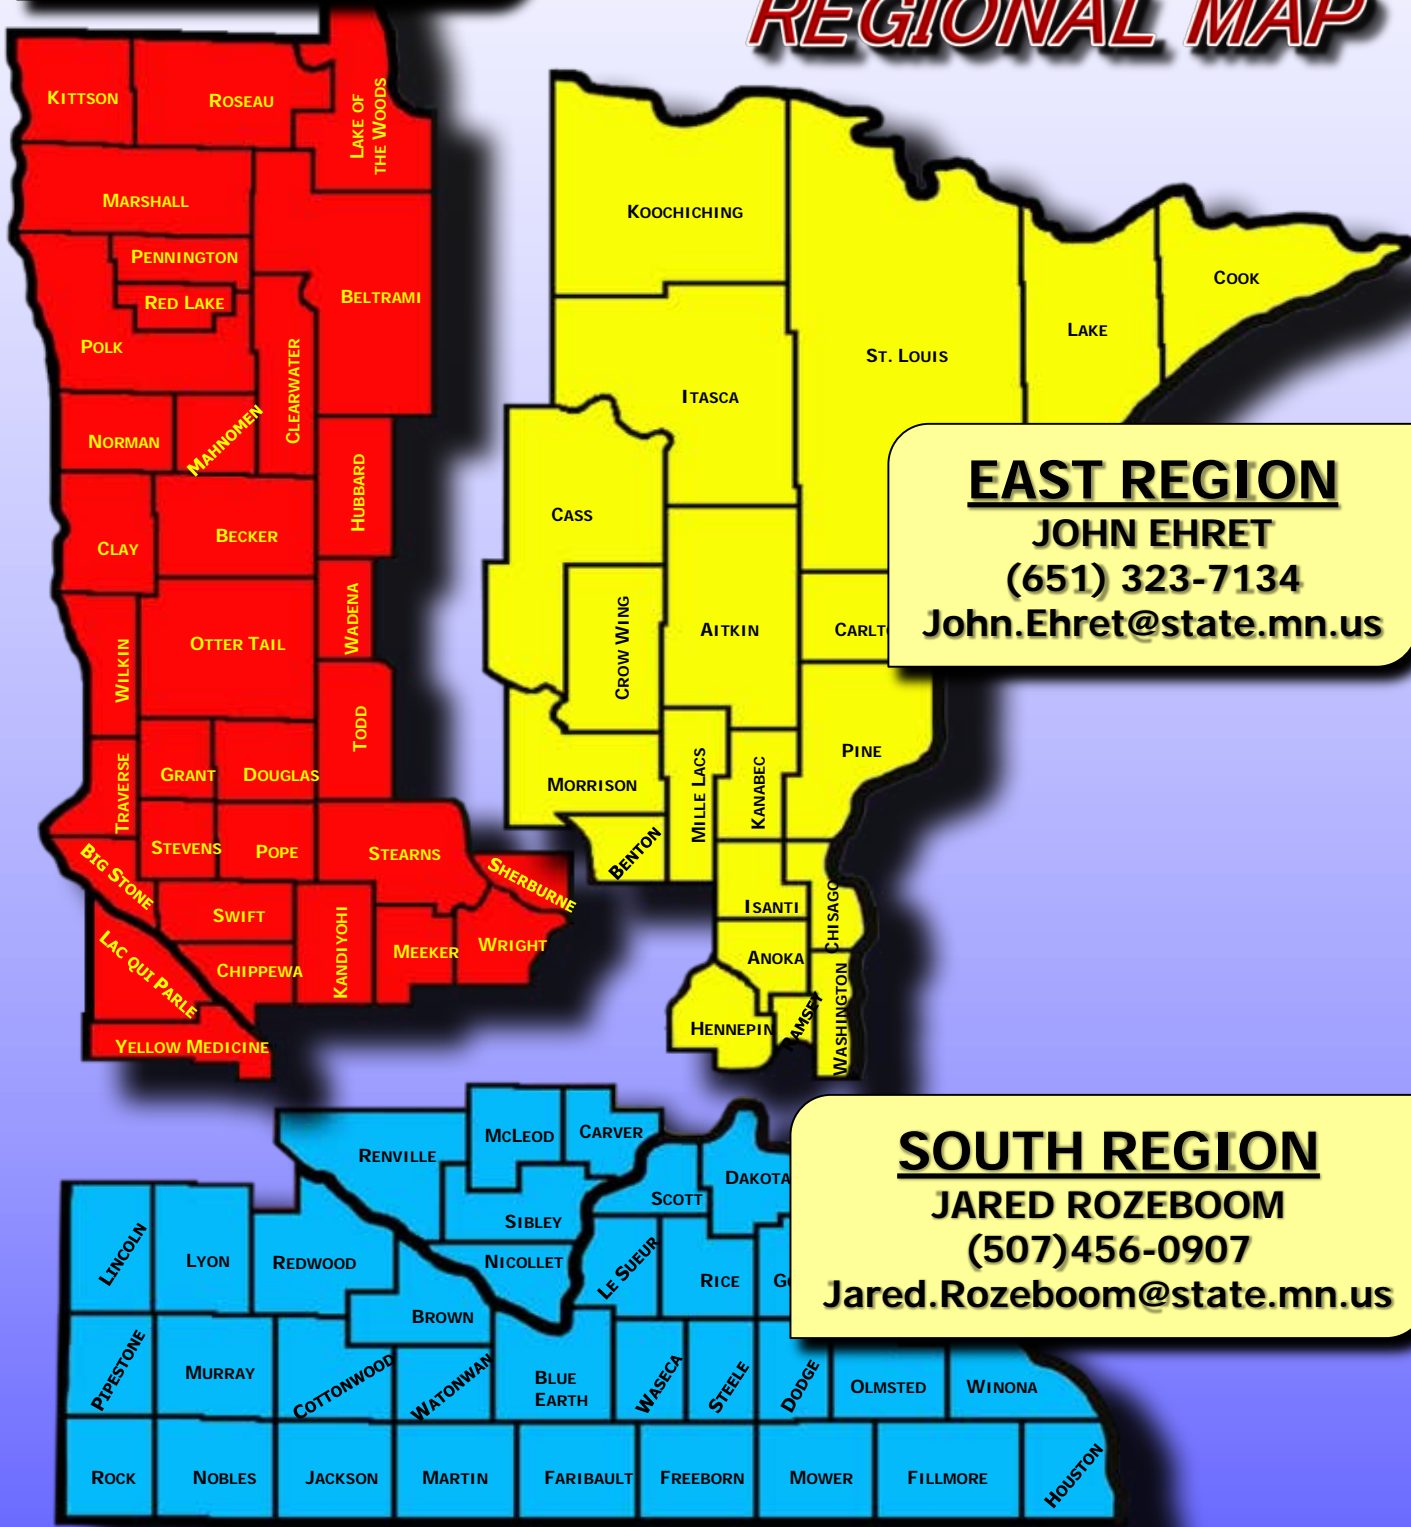

WEST REGION

TATE MILLS

(320) 333-2817

Tate.Mills@state.mn.us

FIRE SERVICE

SPECIALIST

REGIONAL MAP

EAST REGION