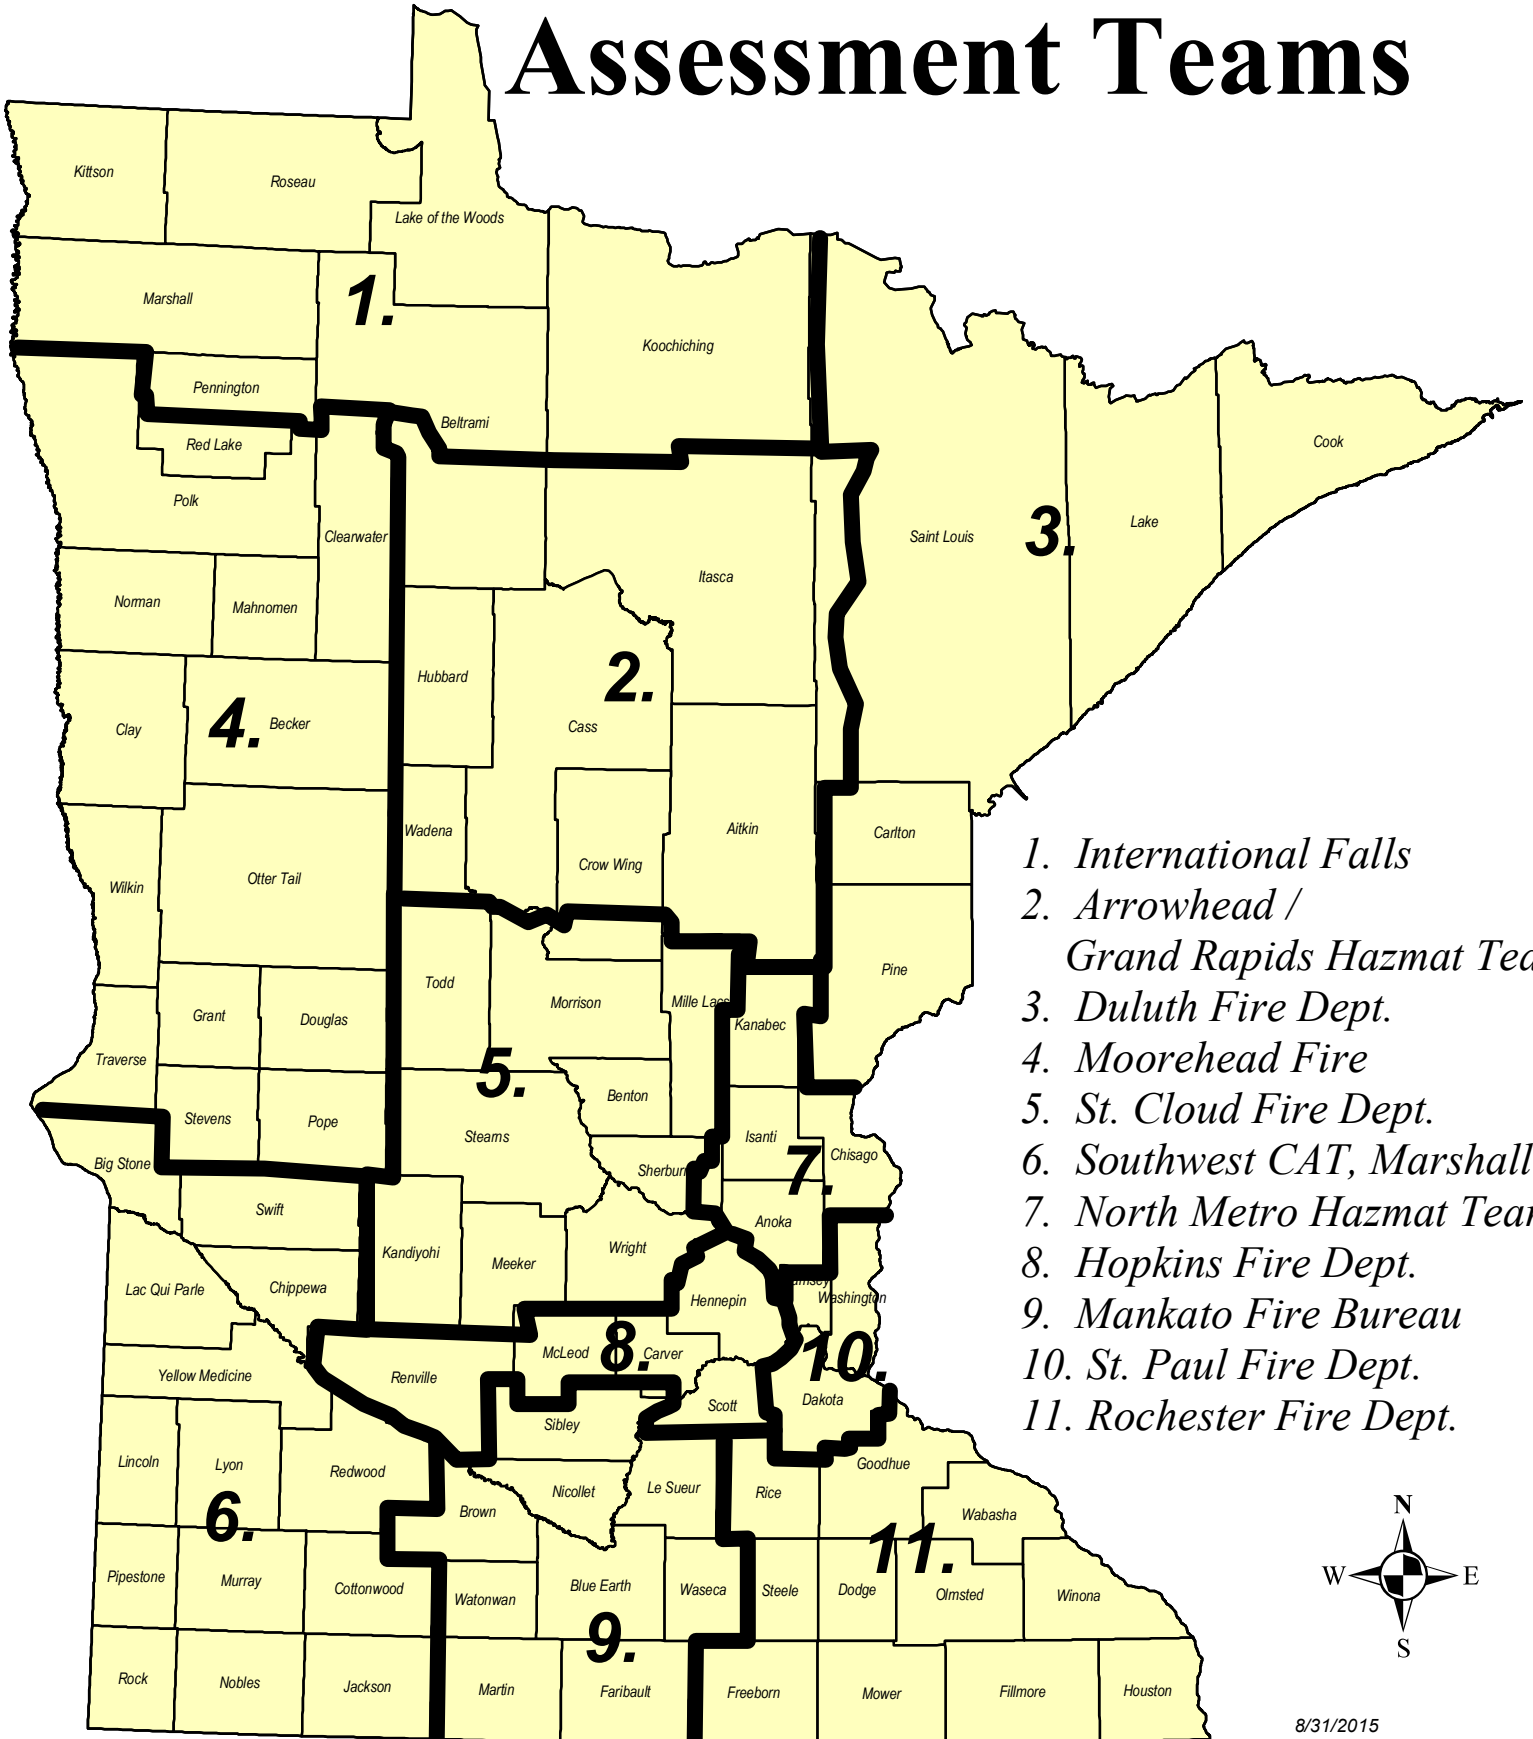

Chemical Assessment Teams

1. *International Falls*
2. *Arrowhead / Grand Rapids Hazmat Team*
3. *Duluth Fire Dept.*
4. *Moorehead Fire*
5. *St. Cloud Fire Dept.*
6. *Southwest CAT, Marshall*
7. *North Metro Hazmat Team*
8. *Hopkins Fire Dept.*
9. *Mankato Fire Bureau*
10. *St. Paul Fire Dept.*
11. *Rochester Fire Dept.*